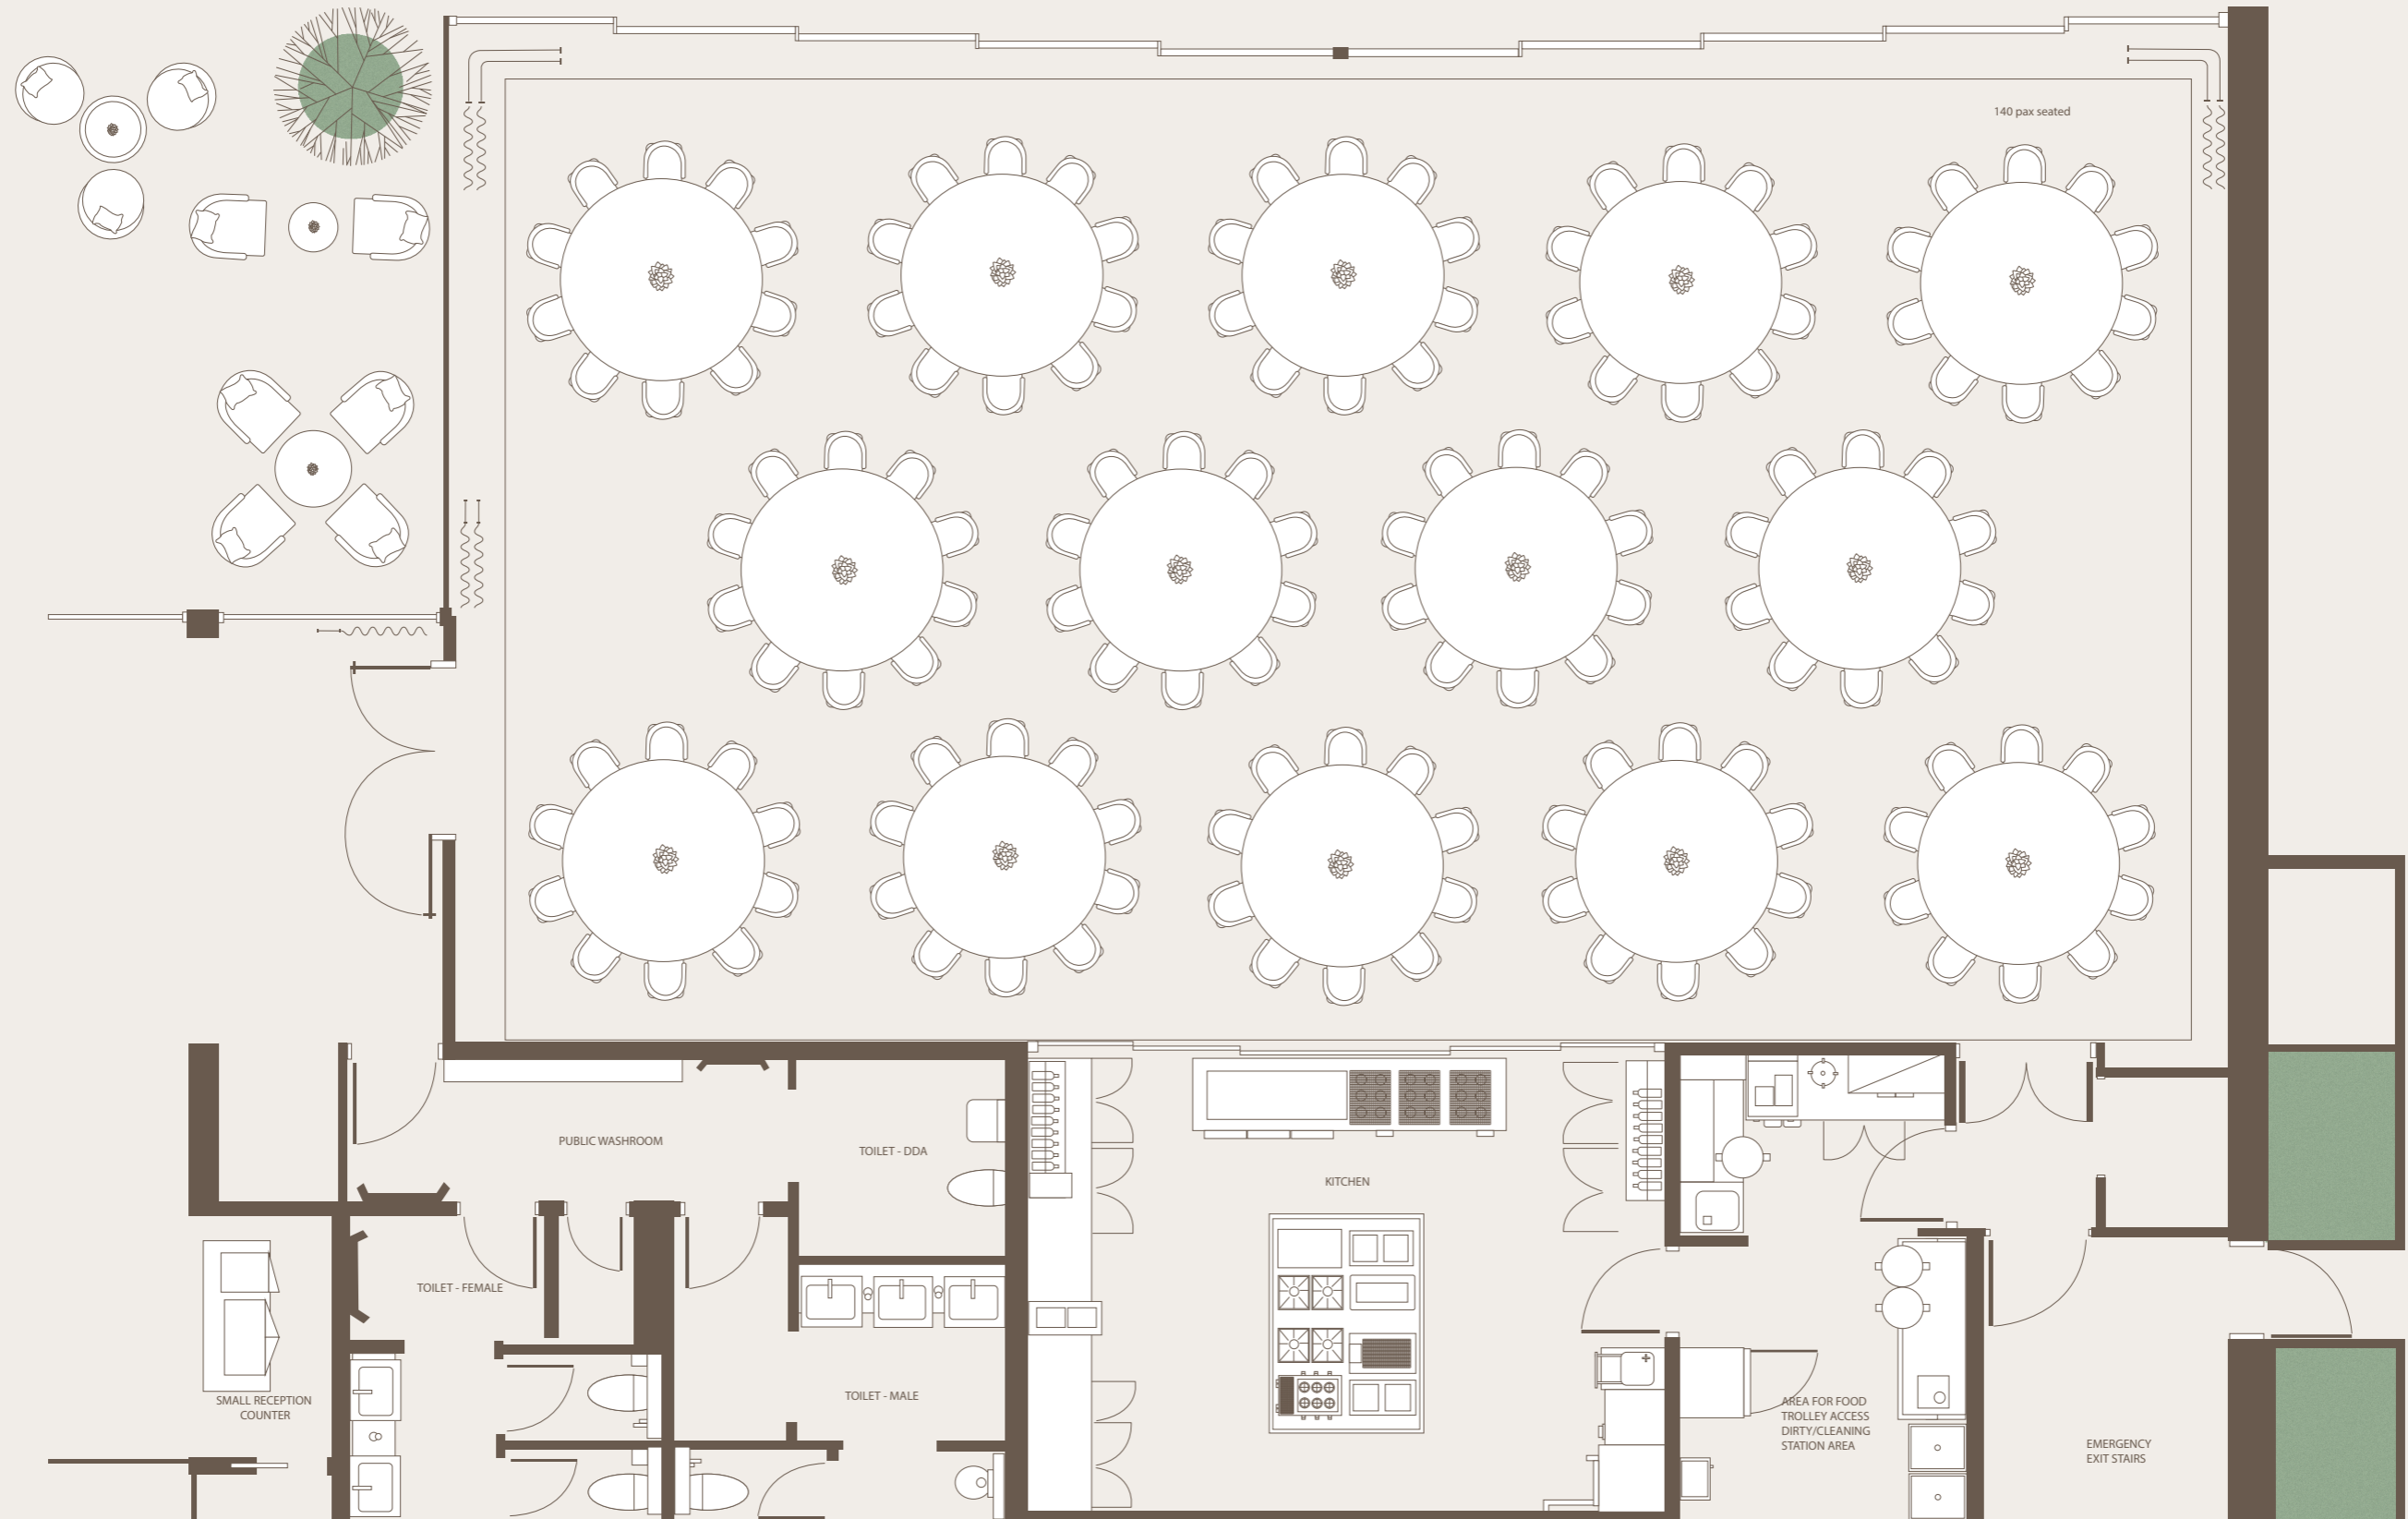

# AGORA FLOORPLAN

CABARET STYLE

THEATRE STYLE

ROUND TABLES 140 PAX

ROUND TABLES 110 PAX

# CLASSROOM