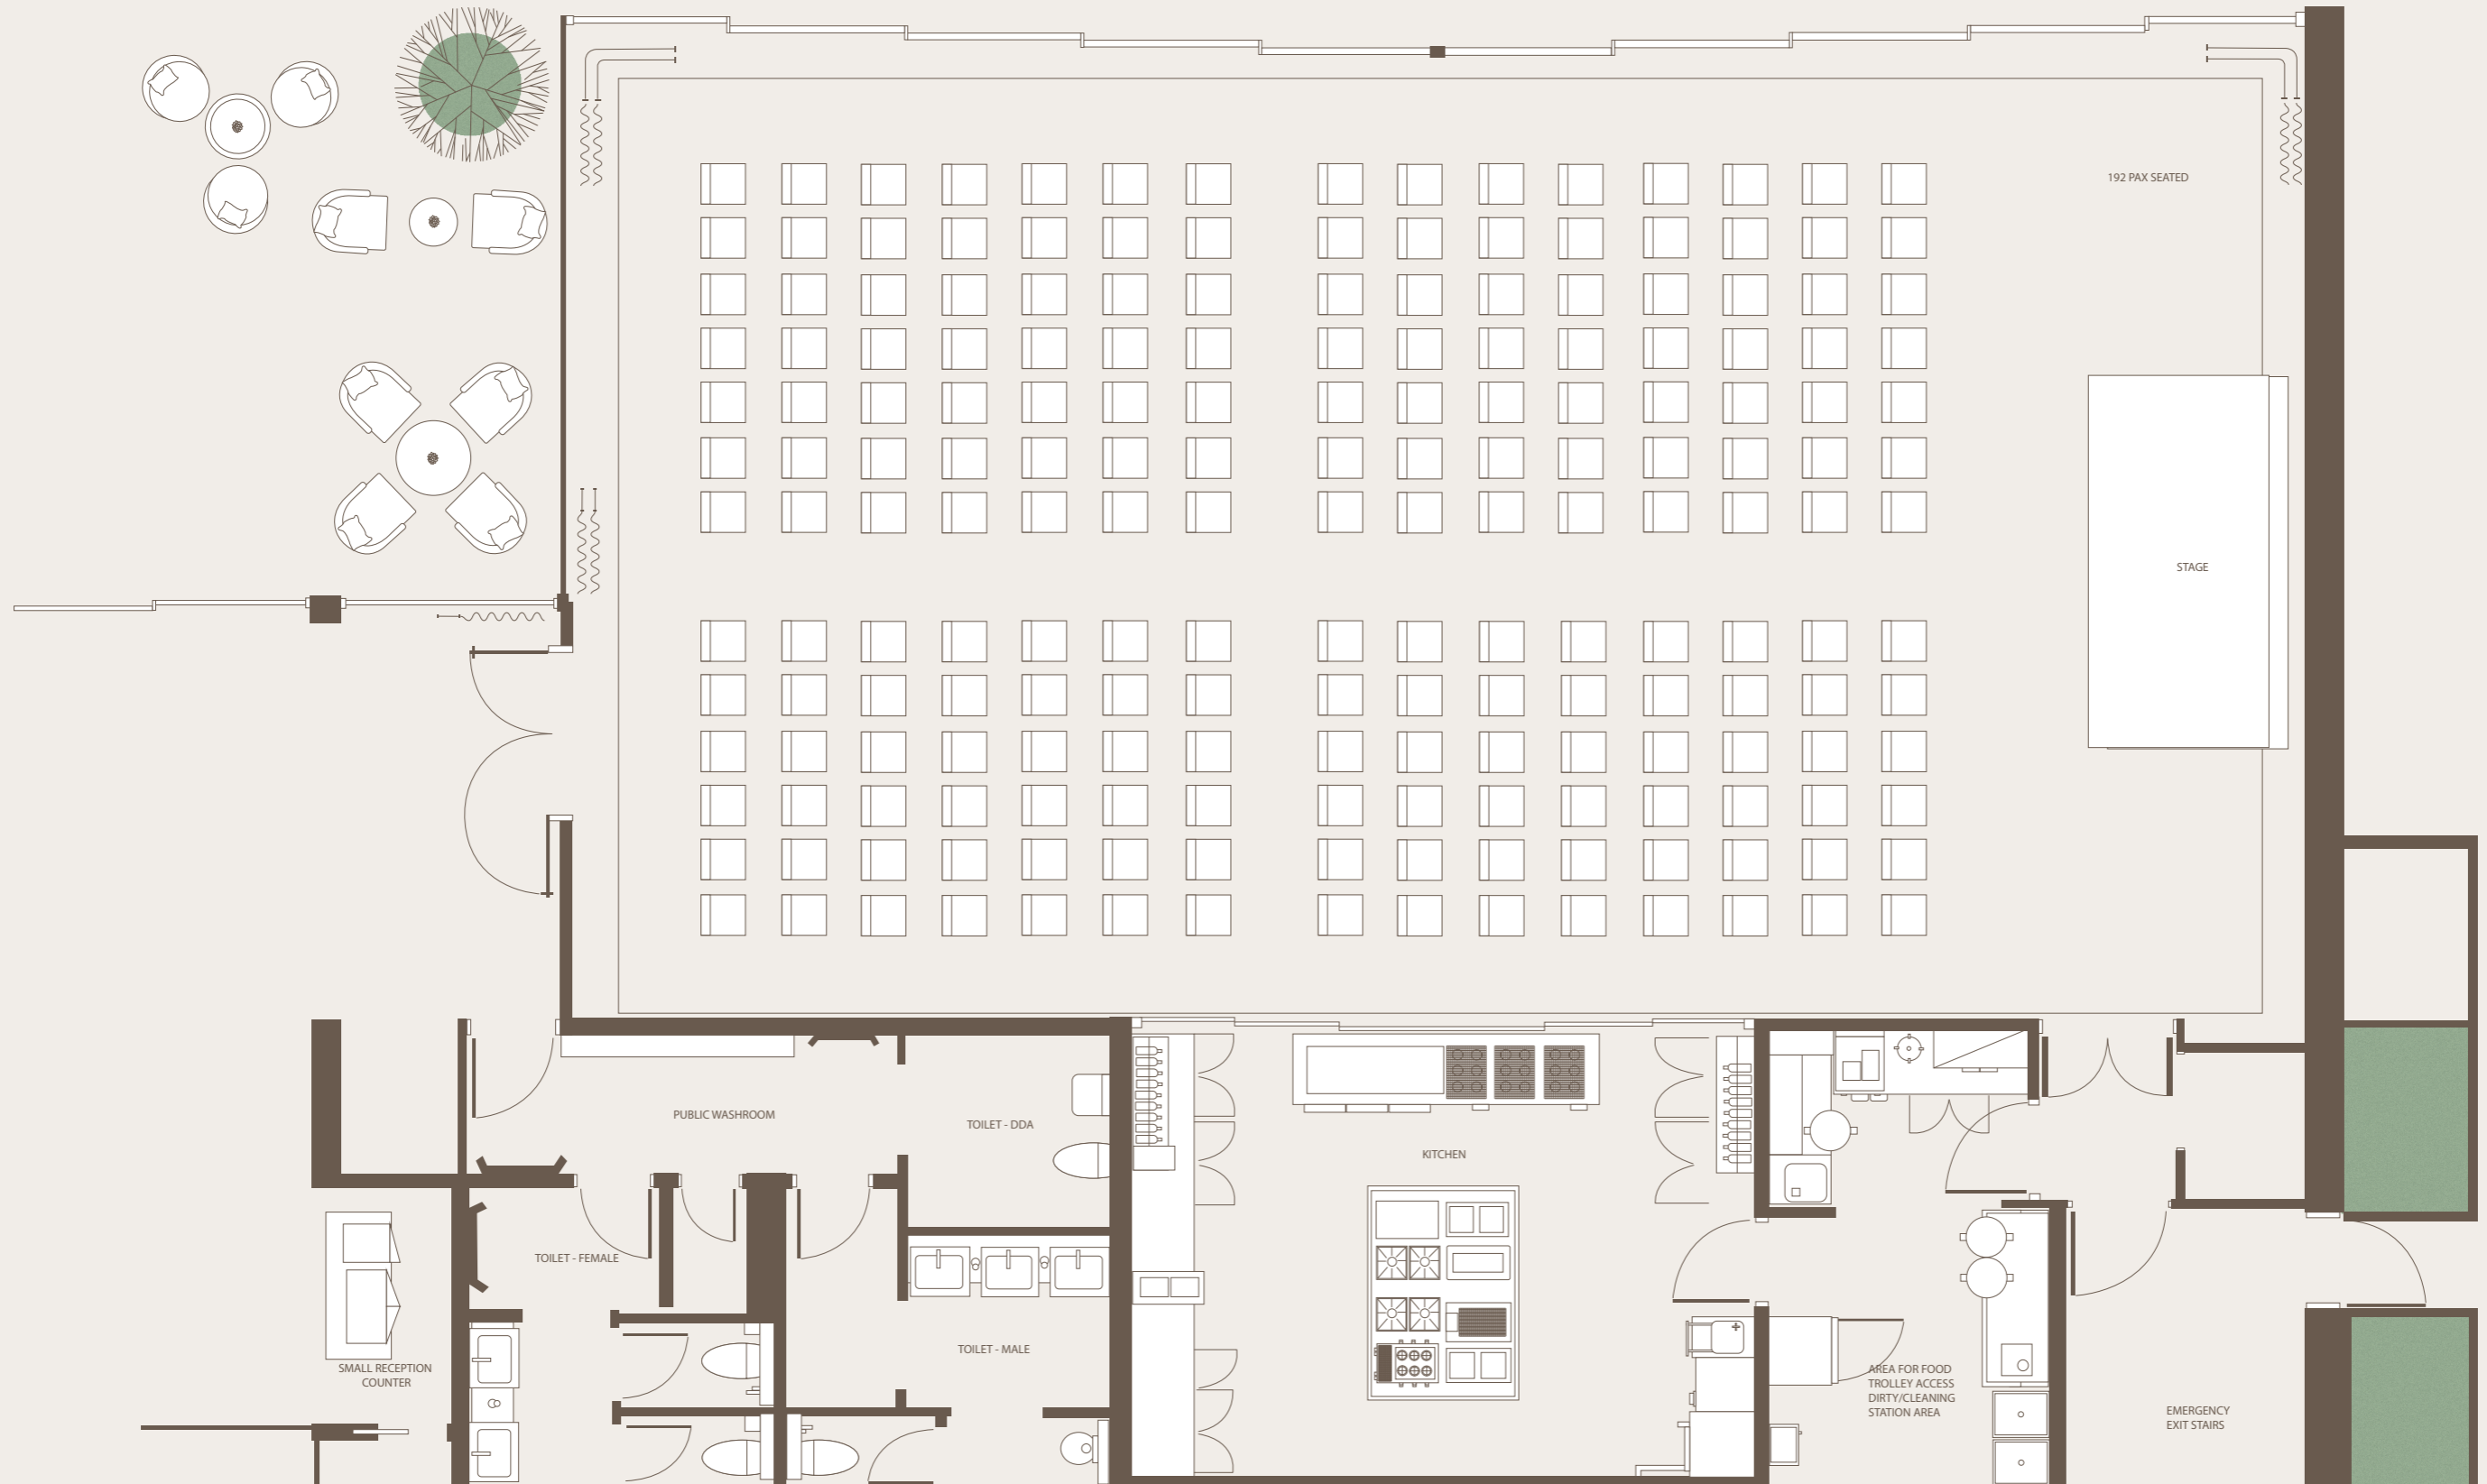

# AGORA FLOORPLAN

CABARET STYLE

THEATRE STYLE

ROUND TABLES 140 PAX

ROUND TABLES 110 PAX

# CLASSROOM