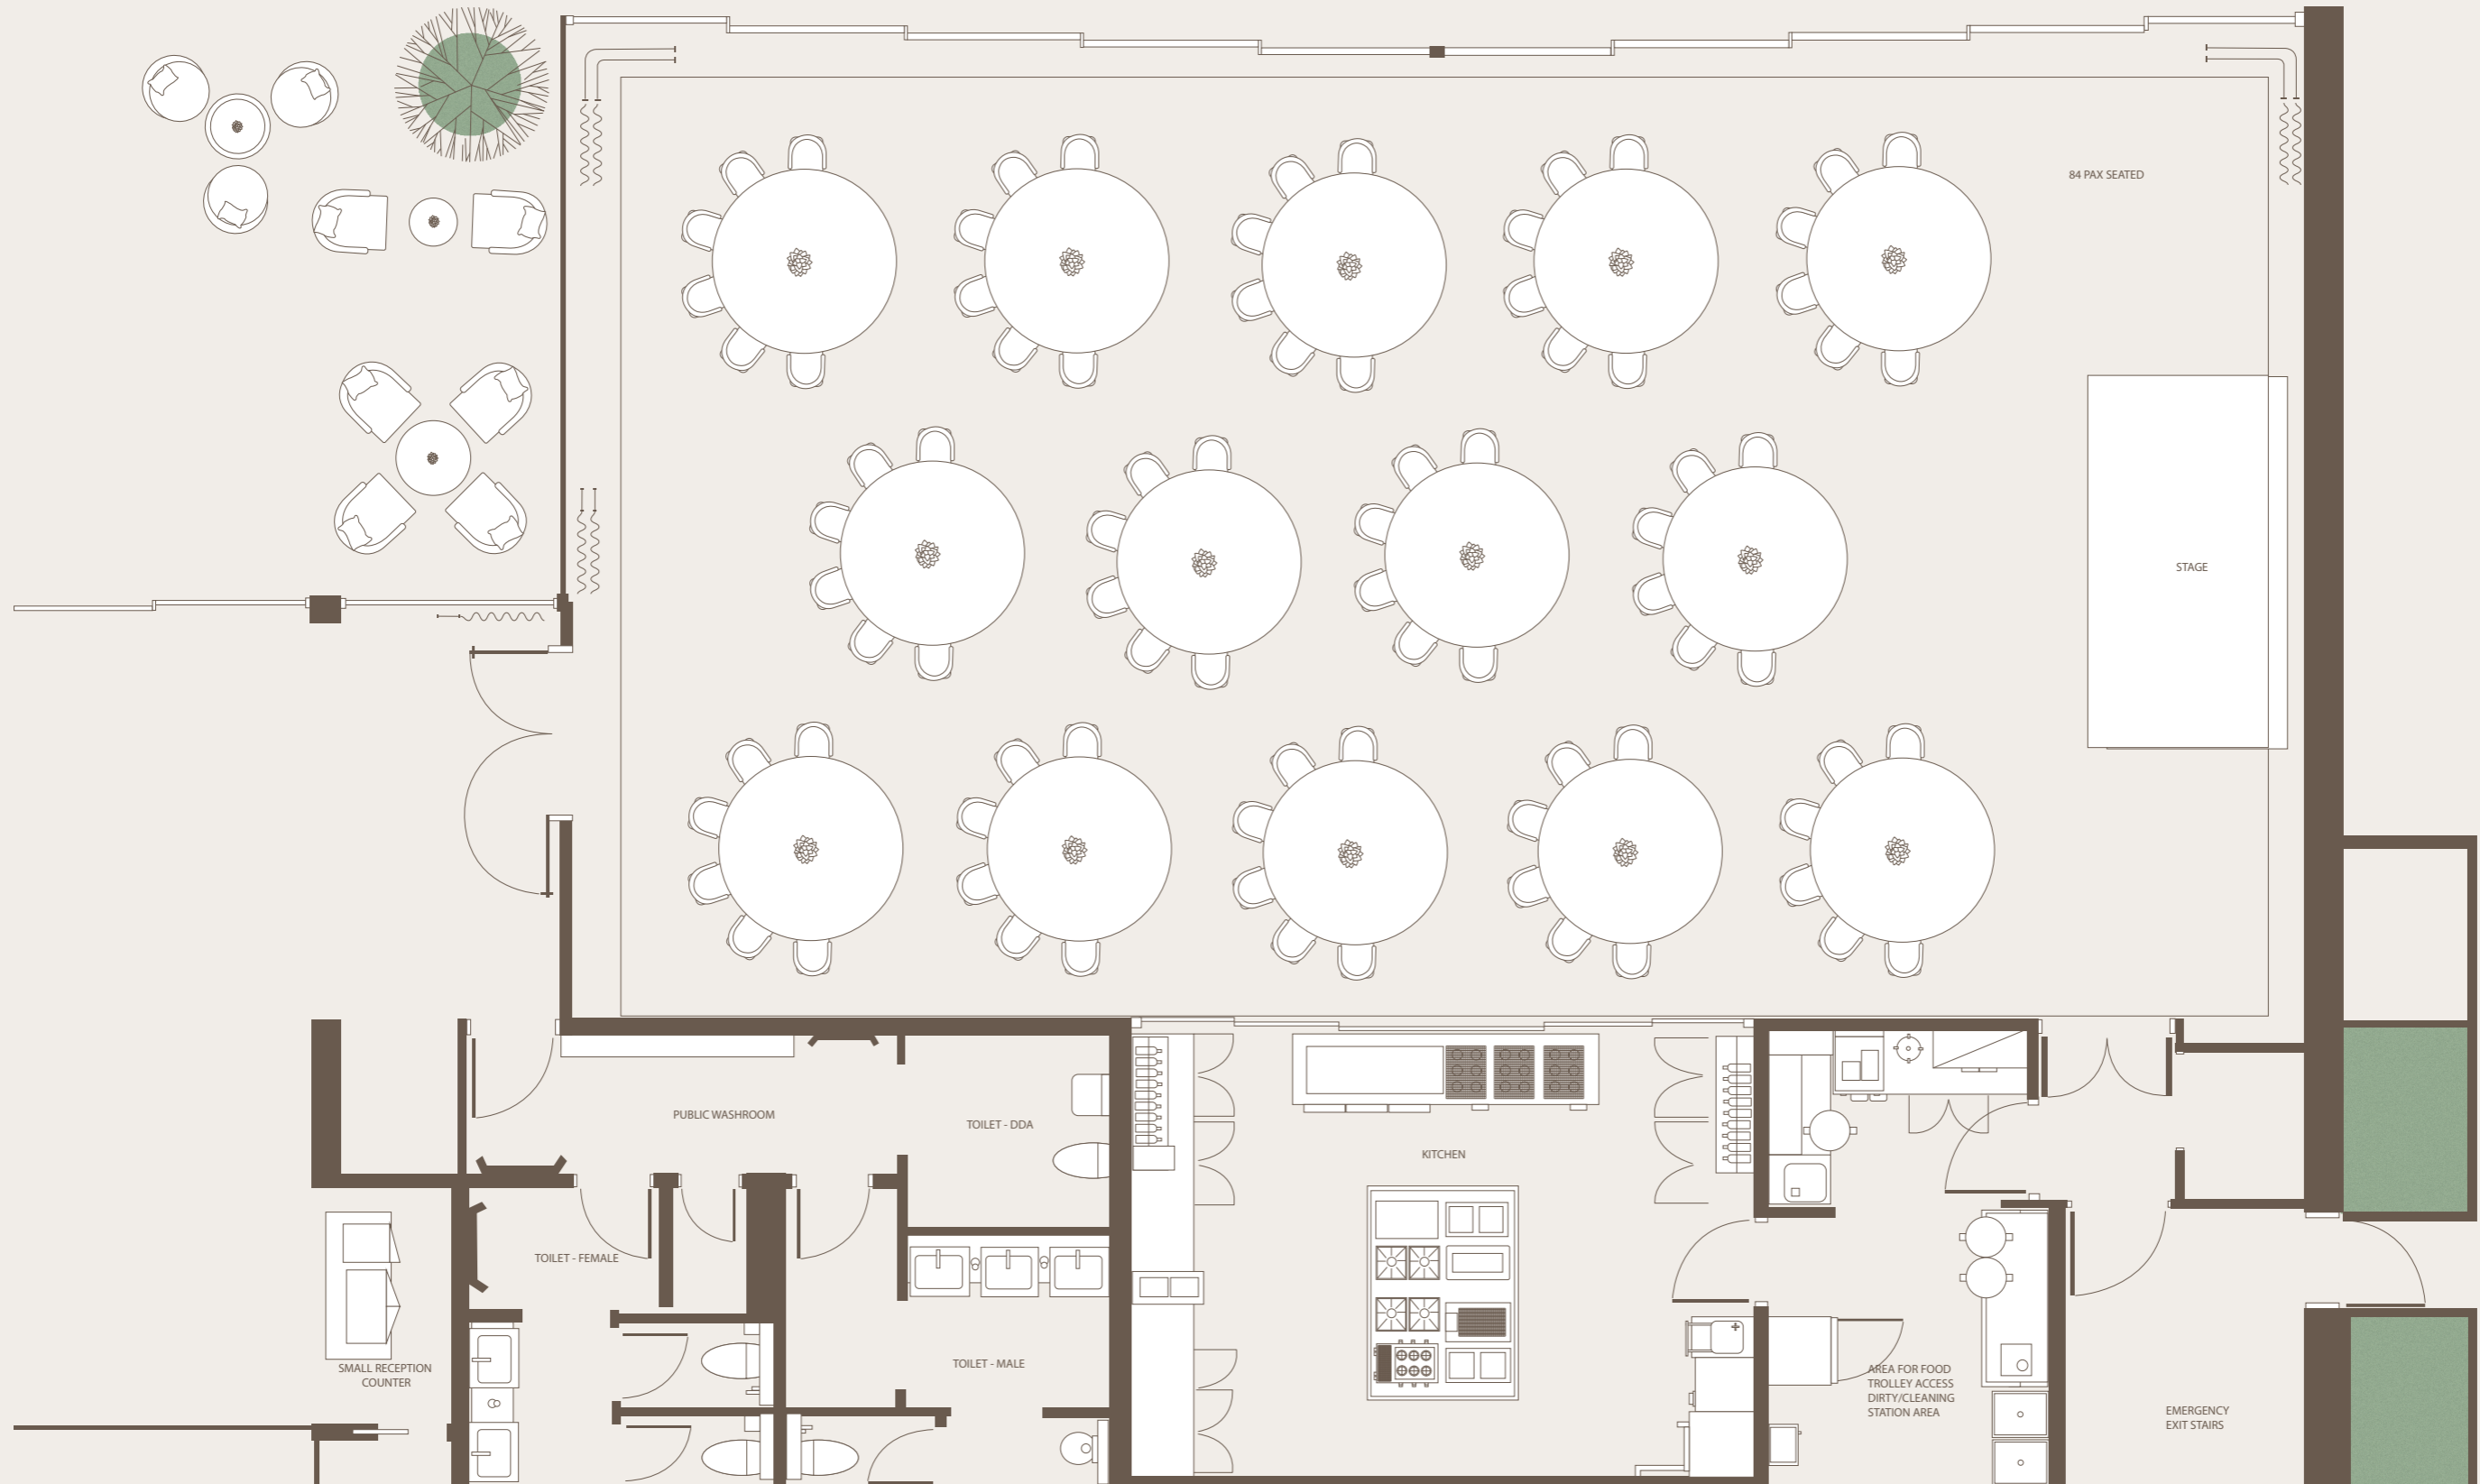

# AGORA FLOORPLAN

CABARET STYLE

THEATRE STYLE

ROUND TABLES 140 PAX

ROUND TABLES 110 PAX

# CLASSROOM