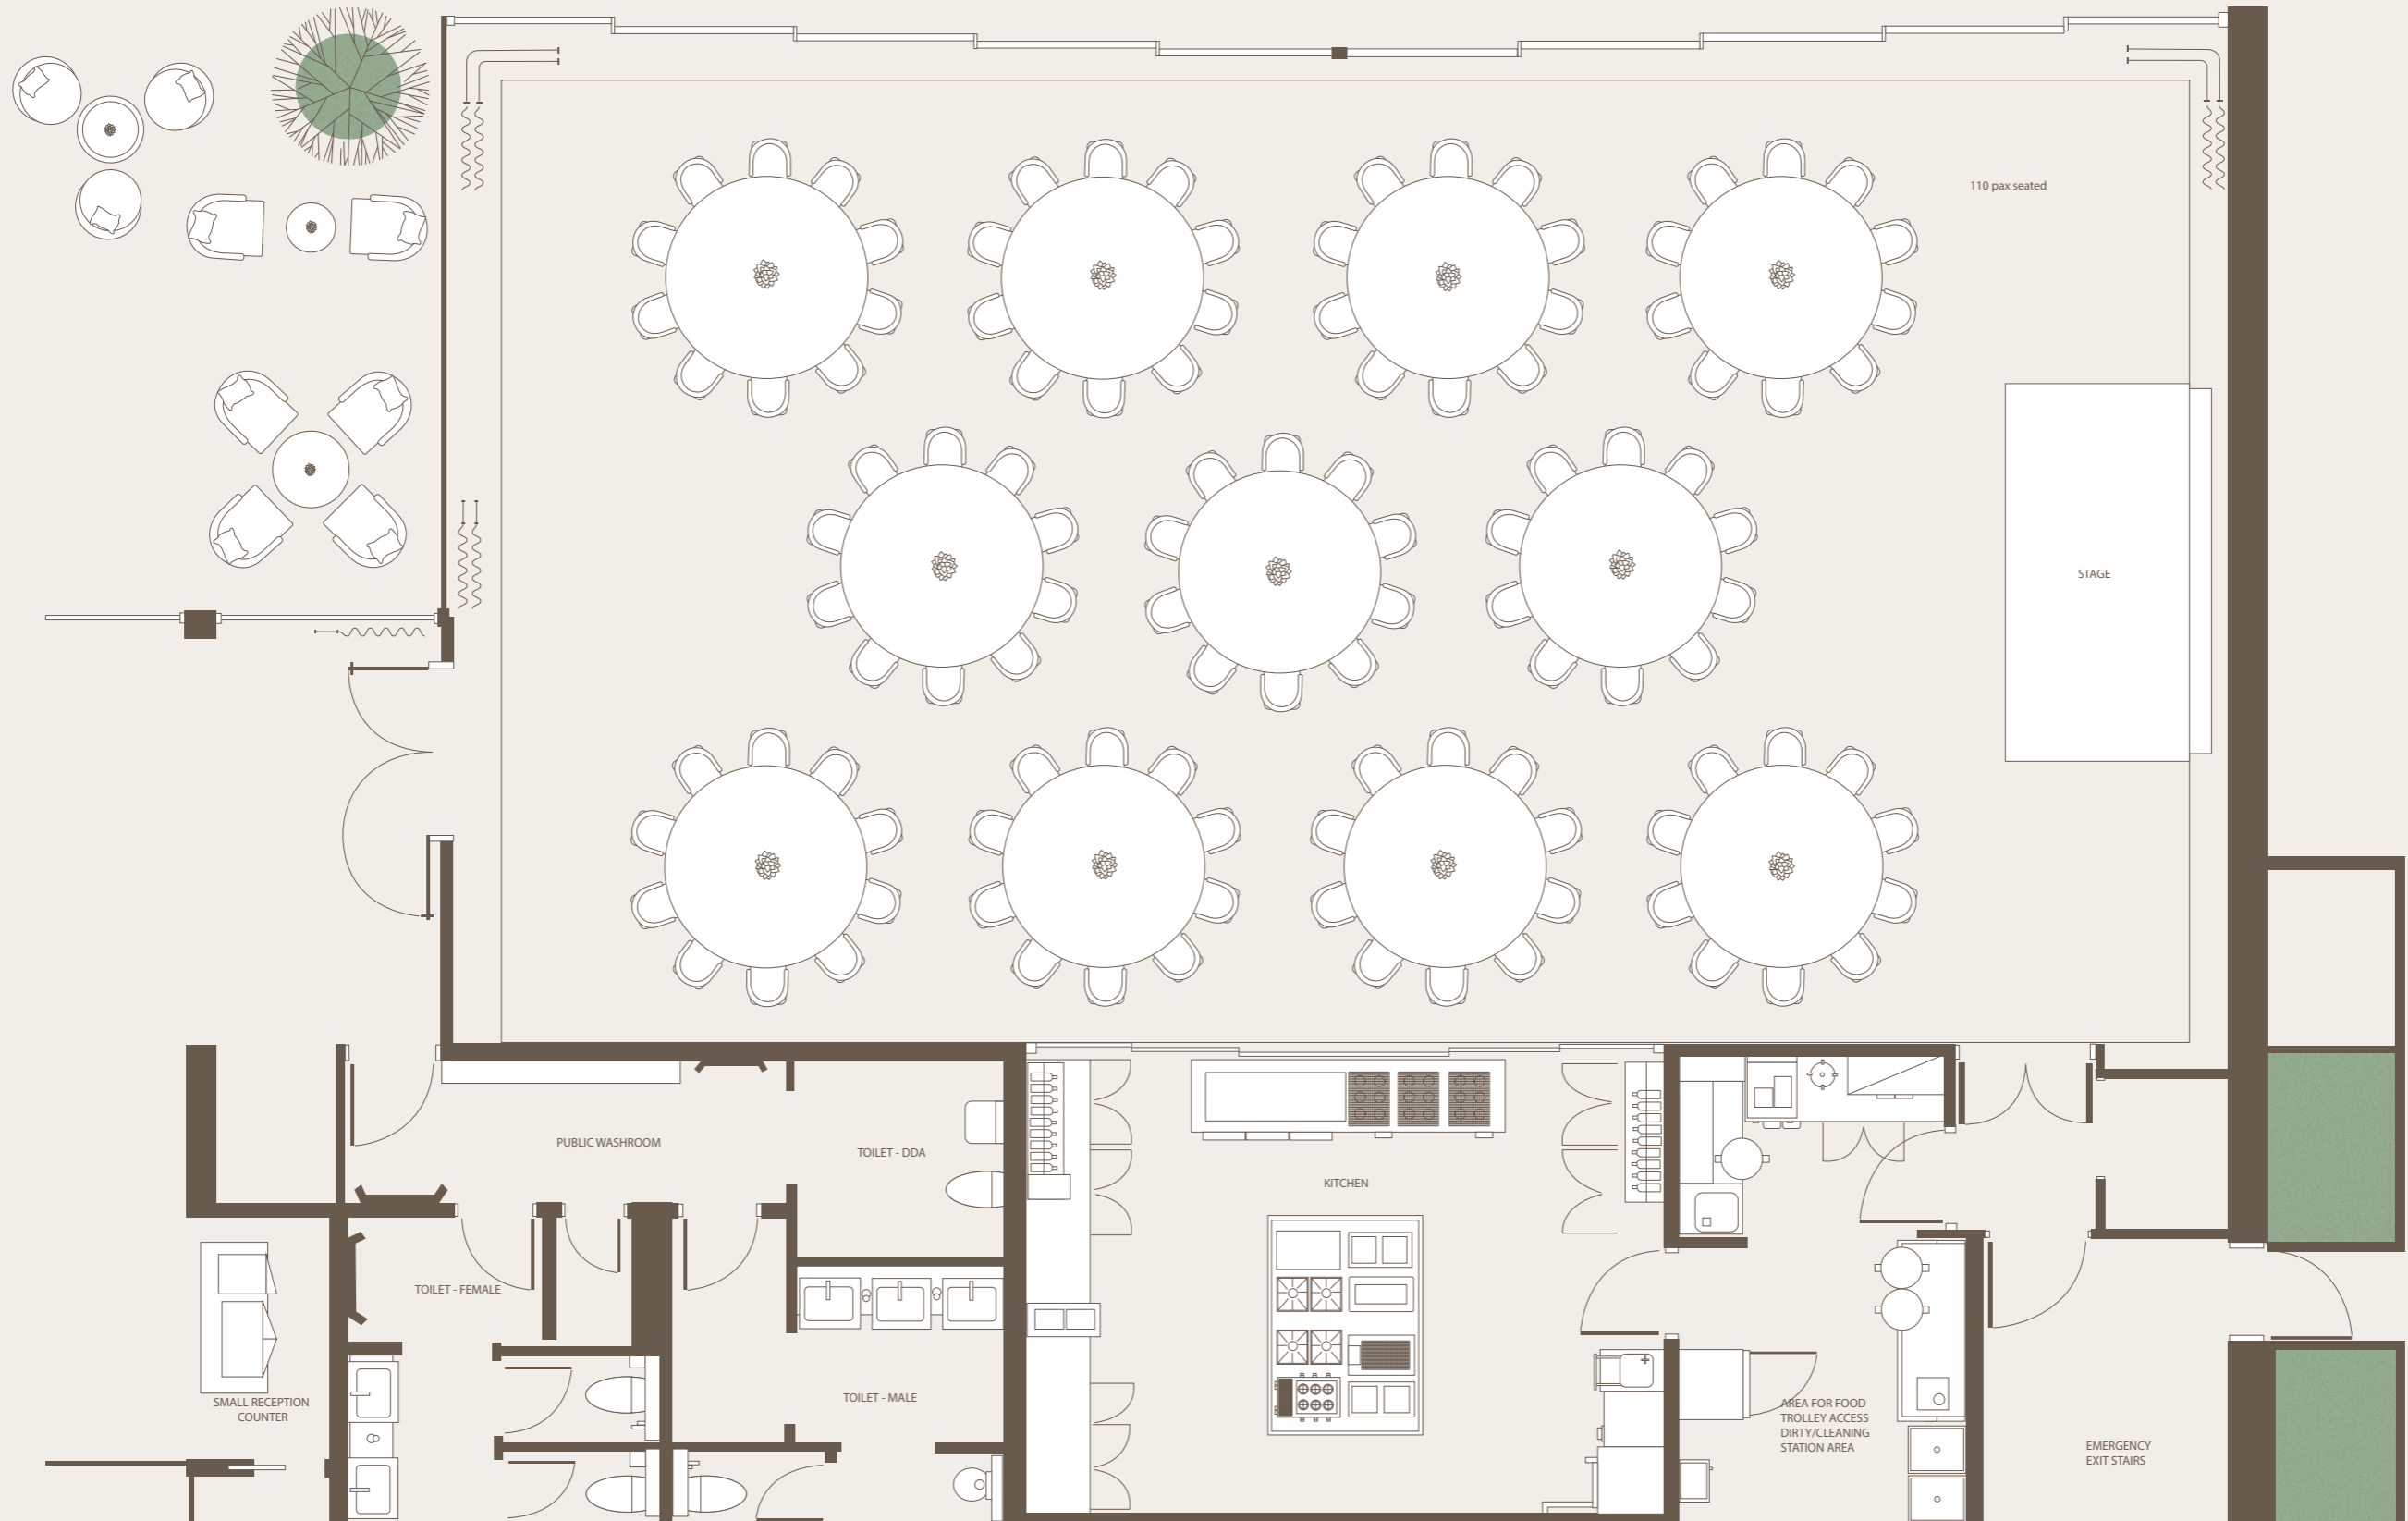

# AGORA FLOORPLAN

CABARET STYLE

THEATRE STYLE

ROUND TABLES 140 PAX

ROUND TABLES 110 PAX

# CLASSROOM